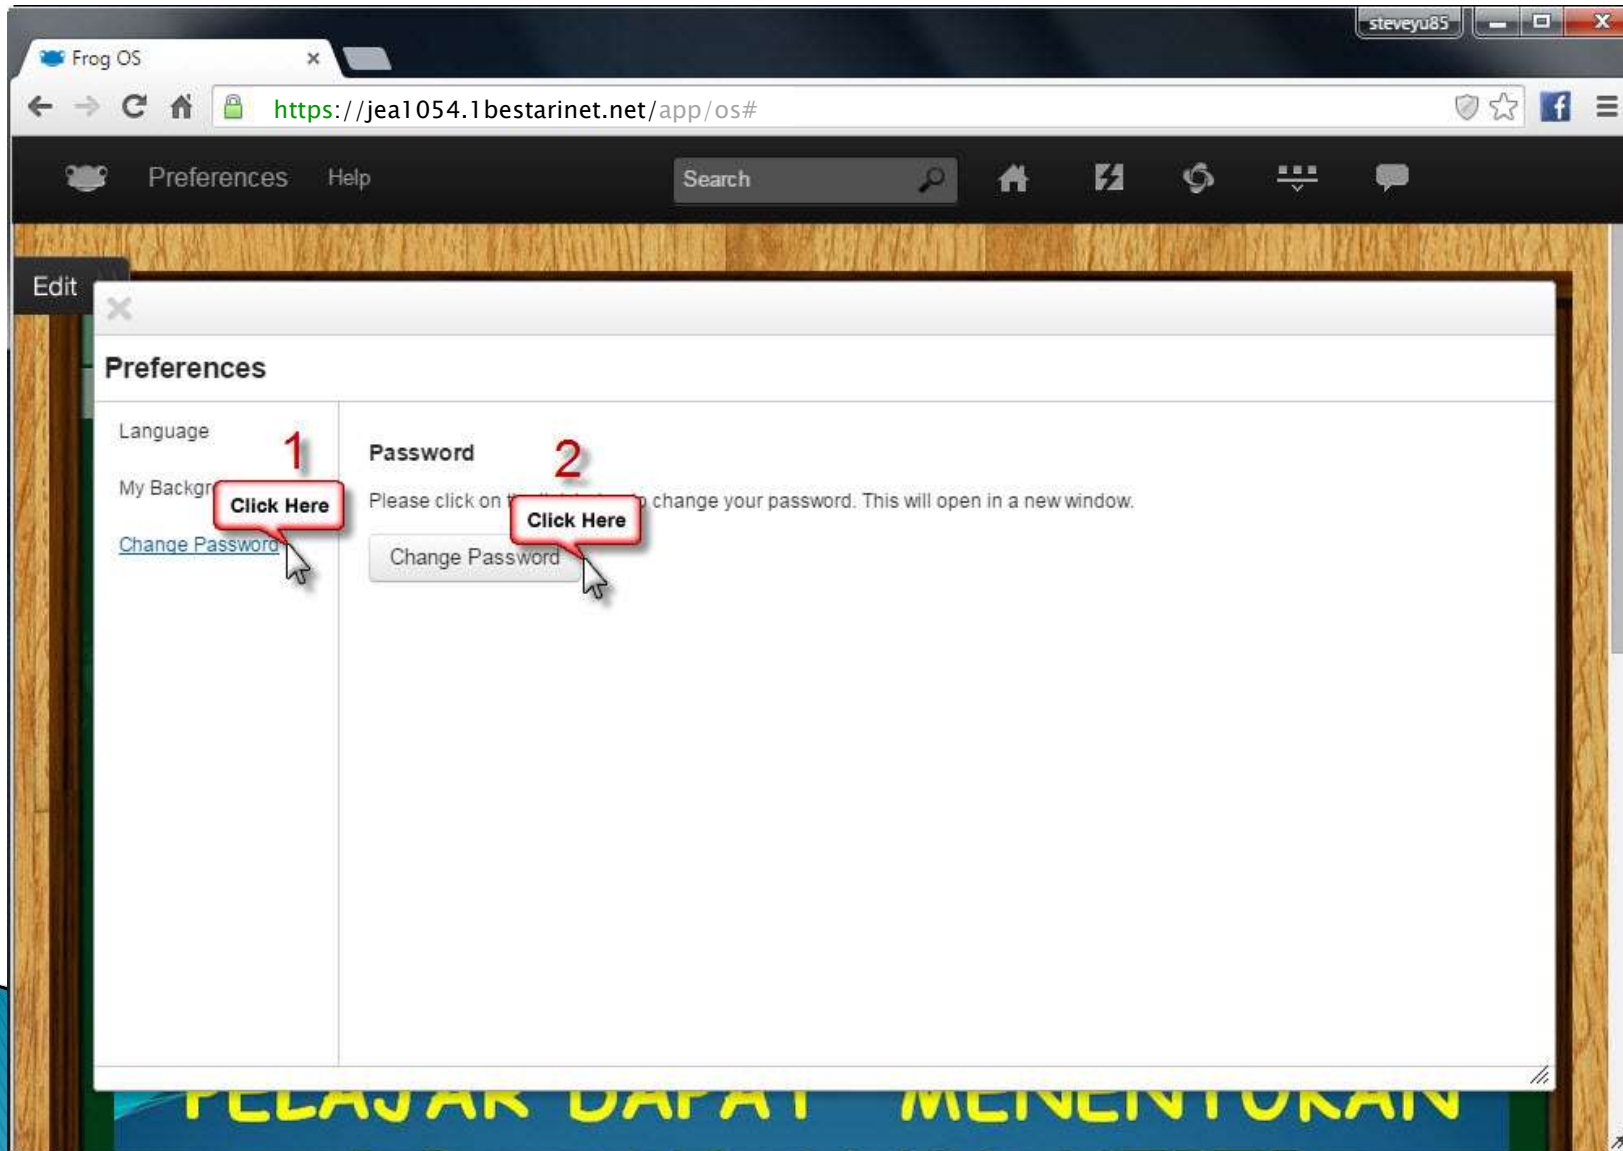

3. Tekan Change Password > Change Password